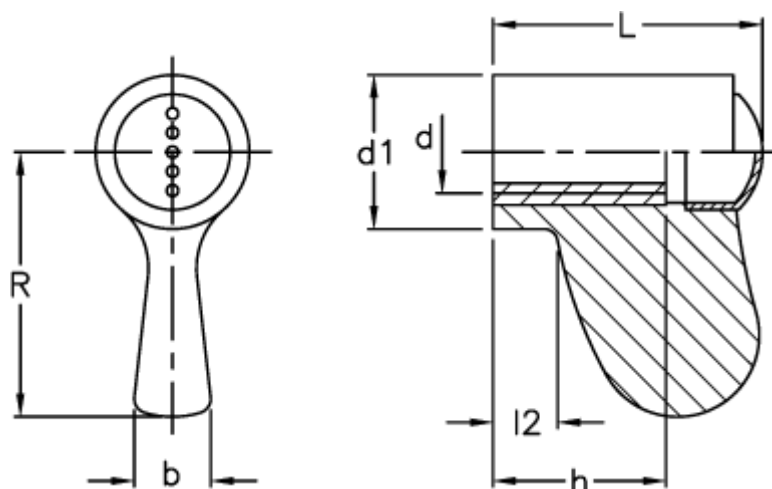

Article number: 23052252412

Description: E+G Single wing nut
ESN.55-B M8-C2, orange centre cap

Measures

| | |
|------|--------|
| b | = 8 |
| d1 | = 16 |
| d 6H | = M8 |
| h | = 18 |
| L | = 28 |
| l2 | = 6.5 |
| R | = 27.5 |